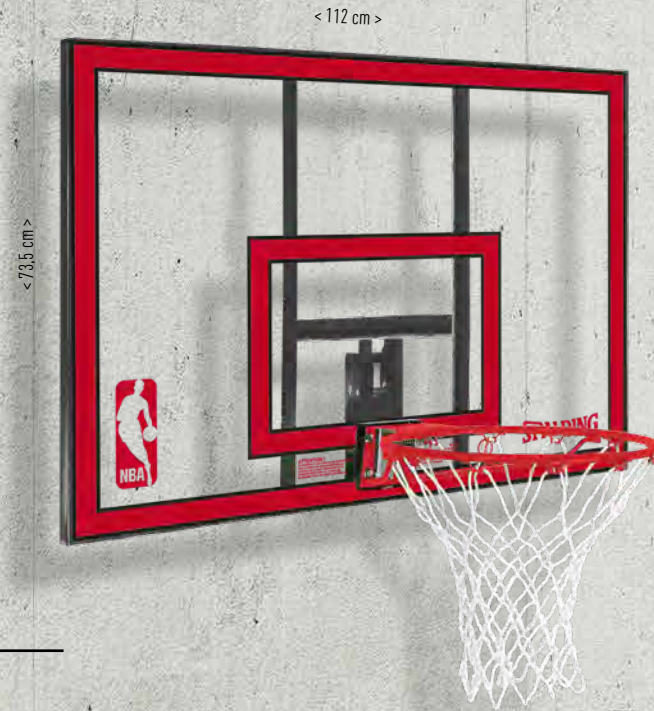

BACKBOARDS

PORTABLE SYSTEMS / BACKBOARDS

NBA POLYCARBONAT BACKBOARD

1. FEATURES
2. Backboard made of transparent polycarbonate
   - "Pro Slam Breakaway" rim with durable all-weather net

3001671011444