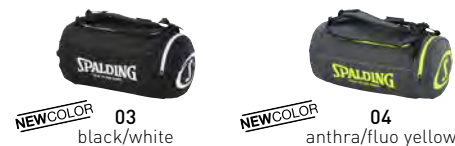

DUFFLE BAG

1. **FEATURES**
2. Premium sport bag with backpack function
   - Big opening with double zipper for easy access
   - Padded, adjustable shoulder straps with velcro closure
   - Logo prints
   - Carry handle on the side
   - 2 big side compartments with zip

COMPOSITION PES 600*600D

3004533   **SIZE** 54 x 28 x 28 cm / 40 l

NEWCOLOR 03
black/white

NEWCOLOR 04
anthra/fluo yellow

BACKPACK ESSENTIAL

1. **FEATURES**
2. Solid backpack for kids with patterned shoulder strap
   - 2 big compartments with solid zippers
   - Spalding logo print

COMPOSITION PES 600*600D / Nylon 420

3004519   **SIZE** 30 x 44 x 13 cm / 20 l