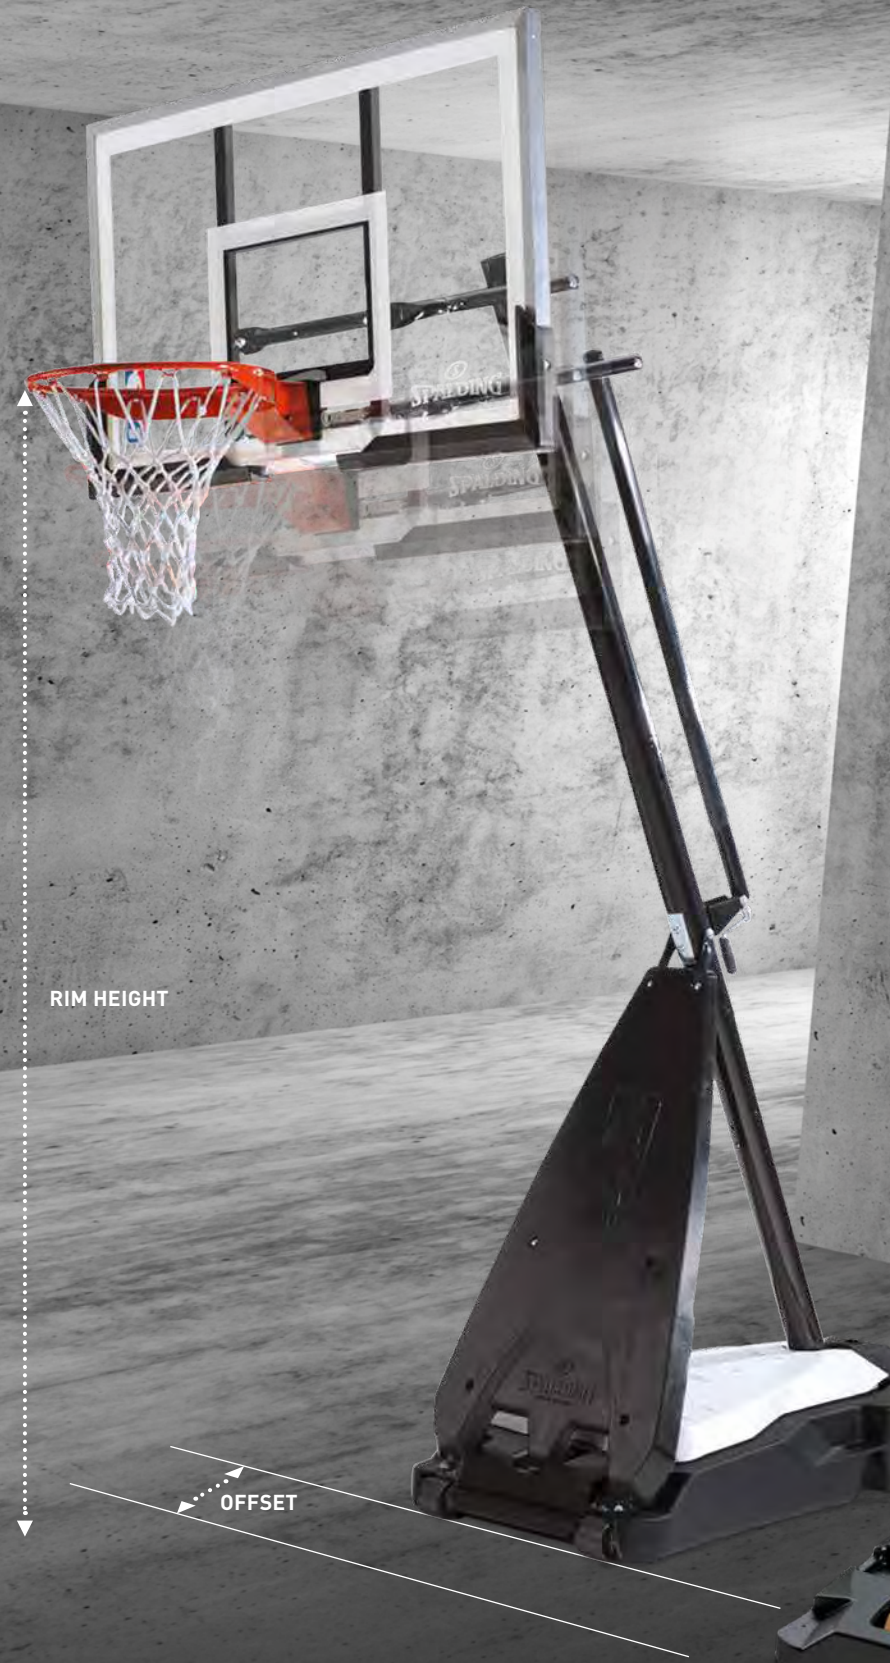

TECHNOLOGY

RIM HEIGHT

Minimum and maximum height of the rim in cm. The different adjustment steps vary depending on the used lift system.

OFFSET

Distance in cm between the backboard and the front of the base. More Offset offers you better space for your game.

MORE STABILITY - LESS TIME
Spalding's new Dual-Material Base Technology