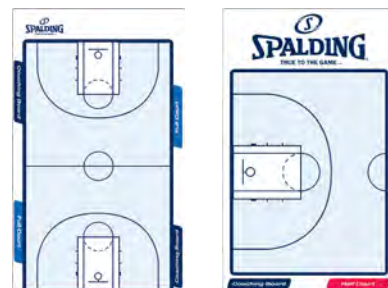

### TACTIC BOARD

FEATURES - Reusable Coaching board with marker  
- Two-sided usage (half and full court)

300157403      SIZE 40 x 24 cm