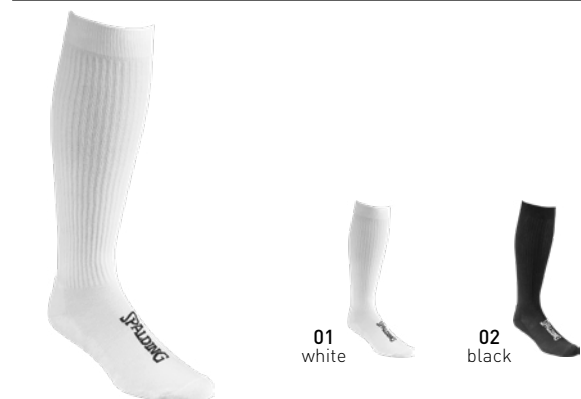

01 white

02 black

02 black

SOCKS HIGH CUT

FEATURES - Functional sports sock with strengthened sole
- 2 pairs per pack
- Fast-S logo
- Spalding logo

COMPOSITION 80% Cotton, 18% Polyamid, 2% Spandex

3003195 SIZES 36-40, 41-45, 46-50

01 white