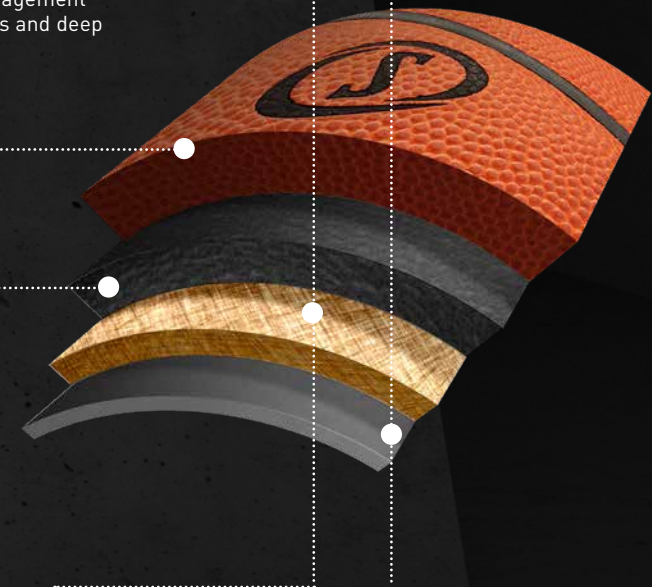

LEGACY

ZK Material: This exclusive material with advanced moisture management control is engineered for high caliber indoor play. The soft carcass and deep channel design gives this ball a softer feel and improved grip.

The **COVER** material provides superior grip and soft feel while maintaining Spalding's rigorous standards for material strength and abrasion resistance.

The **CARCASS** provides structure, shape and protection for the inner components.

WINDINGS

Nylon windings add structural integrity and durability to the ball.

BLADDER

High-end butyl bladder that maintains air pressure.

NBA OFFICIAL

Spalding is the official game ball of the NBA since 1983, since 1997 the official game ball of the WNBA.