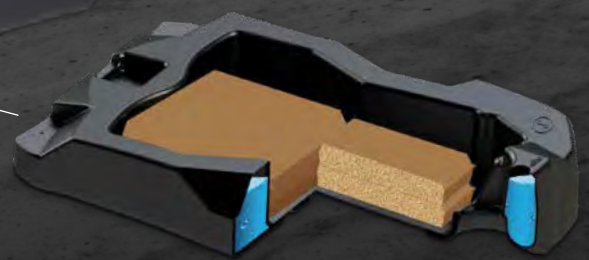

TECHNOLOGY

RIM HEIGHT

Minimum and maximum height of the rim in cm. The different adjustment steps vary depending on the used lift system.

OFFSET

Distance in cm between the backboard and the front of the base. More Offset offers you better space for your game.

MORE STABILITY - LESS TIME
Spalding's new Dual-Material Base Technology

SPALDING LIFT SYSTEMS

SCREW JACK ELEVATOR SYSTEM

Spalding's newly developed Screw Jack Elevator System allows you to adjust the basket to the exact height you desire.

PROGLIDE

Adjustment in 5 levels of 15 cm. Non-tilting adjustment.

TELESCOPING

Adjustment in 6 levels of 15 cm. No tools required.

U-TURN LIFT SYSTEM

The tested U-Turn Lift System allows you to adjust the exact height of the basket.

HELIX LIFT SYSTEM

Easy, precise height adjustment of the basket.

REBOUND FACTOR

GLASS

Glass backboards feature the best rebound performance and are ideal for highly competitive play.

ACRYLIC

Acrylic backboards feature better rebound performance and are ideal for competitive play.

POLYCARBONATE

Polycarbonate backboards feature good rebound performance and are ideal for recreational play.

COMPOSITE

Composite backboards offer a recreational level play and a larger variety of color options.