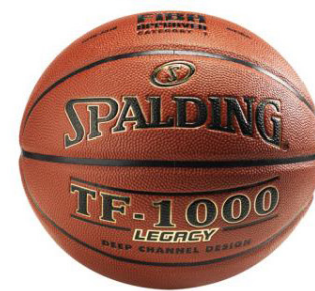

83-079Z1 EUROLEAGUE ΠΑΝΑΘΗΝΑΙΚΟΣ SIZE 7

83-077Z1 EUROLEAGUE CSKA MOSCOW SIZE 7

74-552Z1 TF-1000 Official Ball A1 Greek Division ESAKE Size 7

83-010Z1 TF-150 ESAKE Rubber Size 7

74-450Z1 TF 1000 LEGACY SIZE 7  
74-451Z1 TF 1000 LEGACY SIZE 6