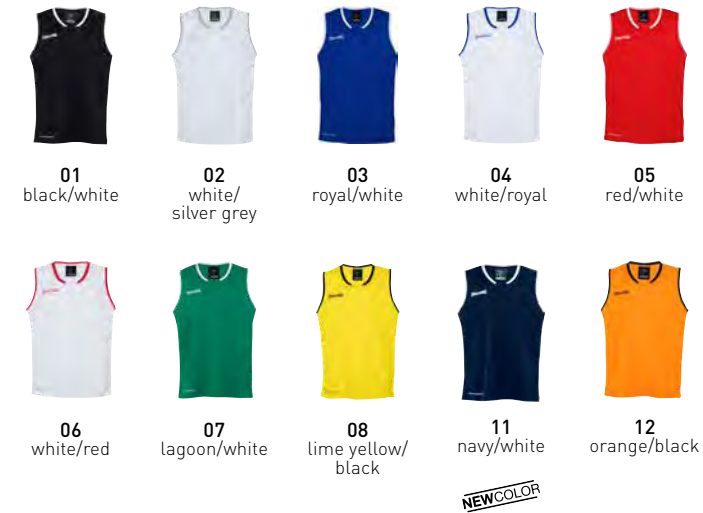

MOVE TANK TOP KIDS

FEATURES - Breathable, light closed mesh
- Spalding print in FIBA confirmed size
- Contrast insets
- Smartbreathe MESH

COMPOSITION 100% Polyester

WEIGHT 160g/m²

3002140

SIZES 116, 128, 140, 152, 164