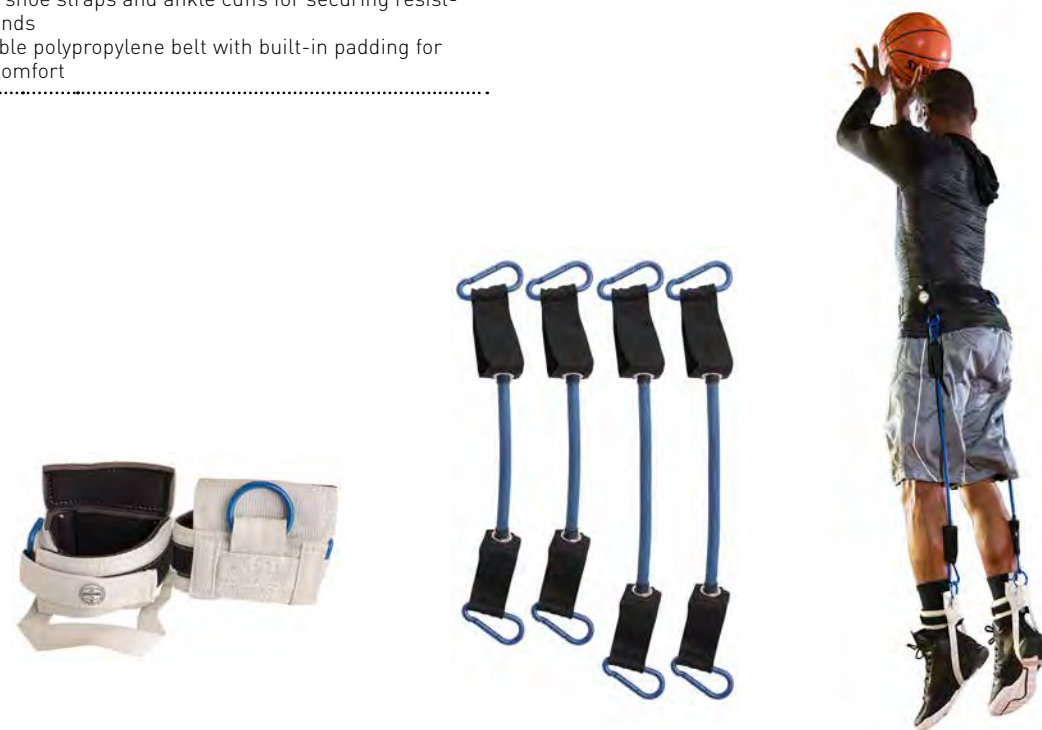

JUMP STRENGTH

1. FEATURES
2. Ideal for increasing vertical height for shooting and rebounding
   - Includes two 14cm and two 19cm durable latex bands
   - Built-in shoe straps and ankle cuffs for securing resistance bands
   - Adjustable polypropylene belt with built-in padding for added comfort

3001649100001

Available in June 2018

NEW