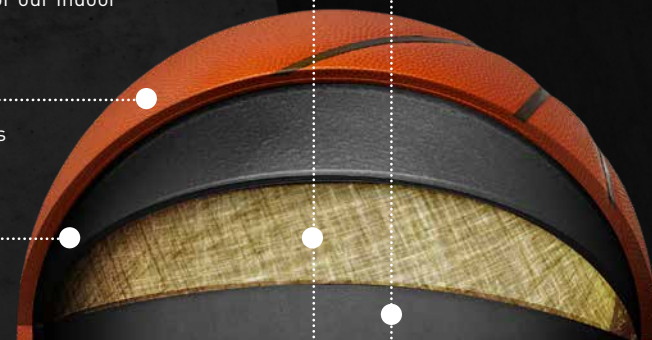

LAMINATED BASKETBALL CONSTRUCTION

A type of basketball where panels of leather, composite leather or synthetics are fixed onto a rubber carcass by hand. This technique is used for our indoor and indoor/outdoor basketballs.

COVER provides good grip, feel and aesthetic appeal to the ball as well as necessary strength and abrasion resistance.

CARCASS provides structure for the inner components.