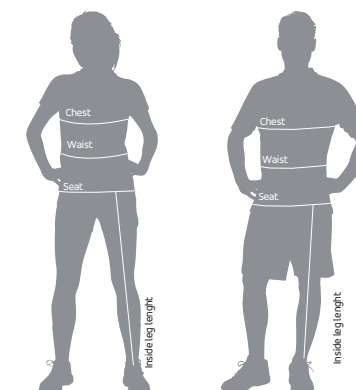

SIZECHART APPAREL

WOMEN	Size	XS	S	M	L	XL	XXL
	Chest	82	88	94	100	106	112
	Waist	68	74	80	86	92	98
	Hip	88	94	100	106	112	118
	Inner leg length	79	80	81	82	83	84

MEN	Size	XS	S	M	L	XL	XXL	XXXL
	Chest	86	92	98	104	110	116	122
	Waist	74	80	86	92	98	104	110
	Hip	88	94	100	106	112	118	124
	Inner leg length	81	82	83	84	85	87	88