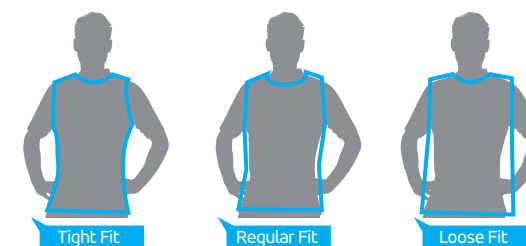

KIDS' INDOOR SHOES

EU	31^{1/3}	32	32^{2/3}	33^{1/3}	34	34^{2/3}	35^{1/3}	36	36^{2/3}	37^{1/3}
UK	13	13,5	1	1,5	2	2,5	3	3,5	4	4,5
US	13,5	1	1,5	2	2,5	3	3,5	4	4,5	5
CM	19,5	20	20,5	21	21,5	22	22,5	23	23,5	24

= Velcro